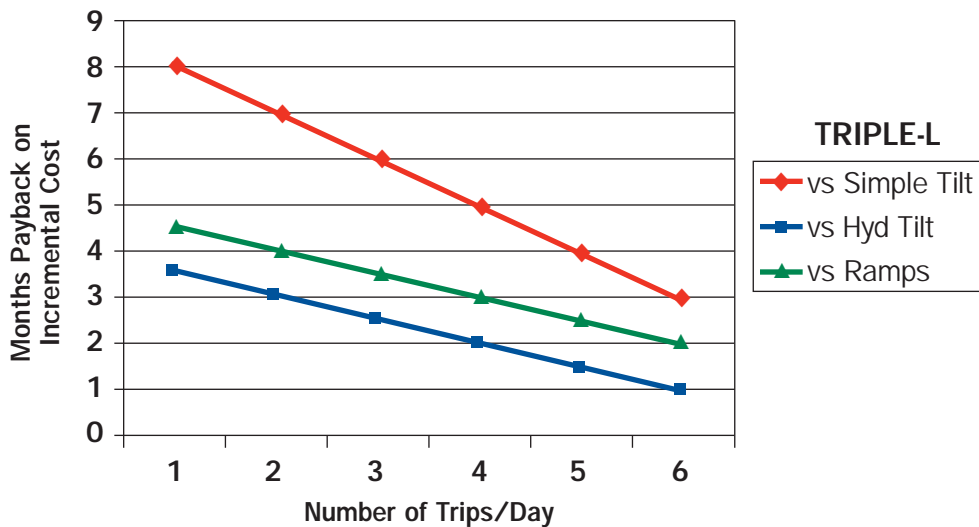

JLG Industries, Inc.
 1 JLG Drive
 McConnellsburg, PA 17233
 Call toll free: 1-877-JLG-LIFT

FORM NO.: PB-Trailer-0903-15M
 PART NO.: 3131834

Payback in a few months

Benefit	Drop Deck	Simple Tilt	Power Tilt	Ramp Style
Accommodates low ground clearance equipment/items	YES	NO	NO	NO
Loading can occur detached from tow vehicle	YES	NO	NO	NO
Load and tie down at ground level	YES	NO	NO	NO
Load multiple items	YES	NO	YES	YES
Can be set up in tight spaces	YES	YES	YES	NO
Powered platform functions	YES	NO	YES	NO